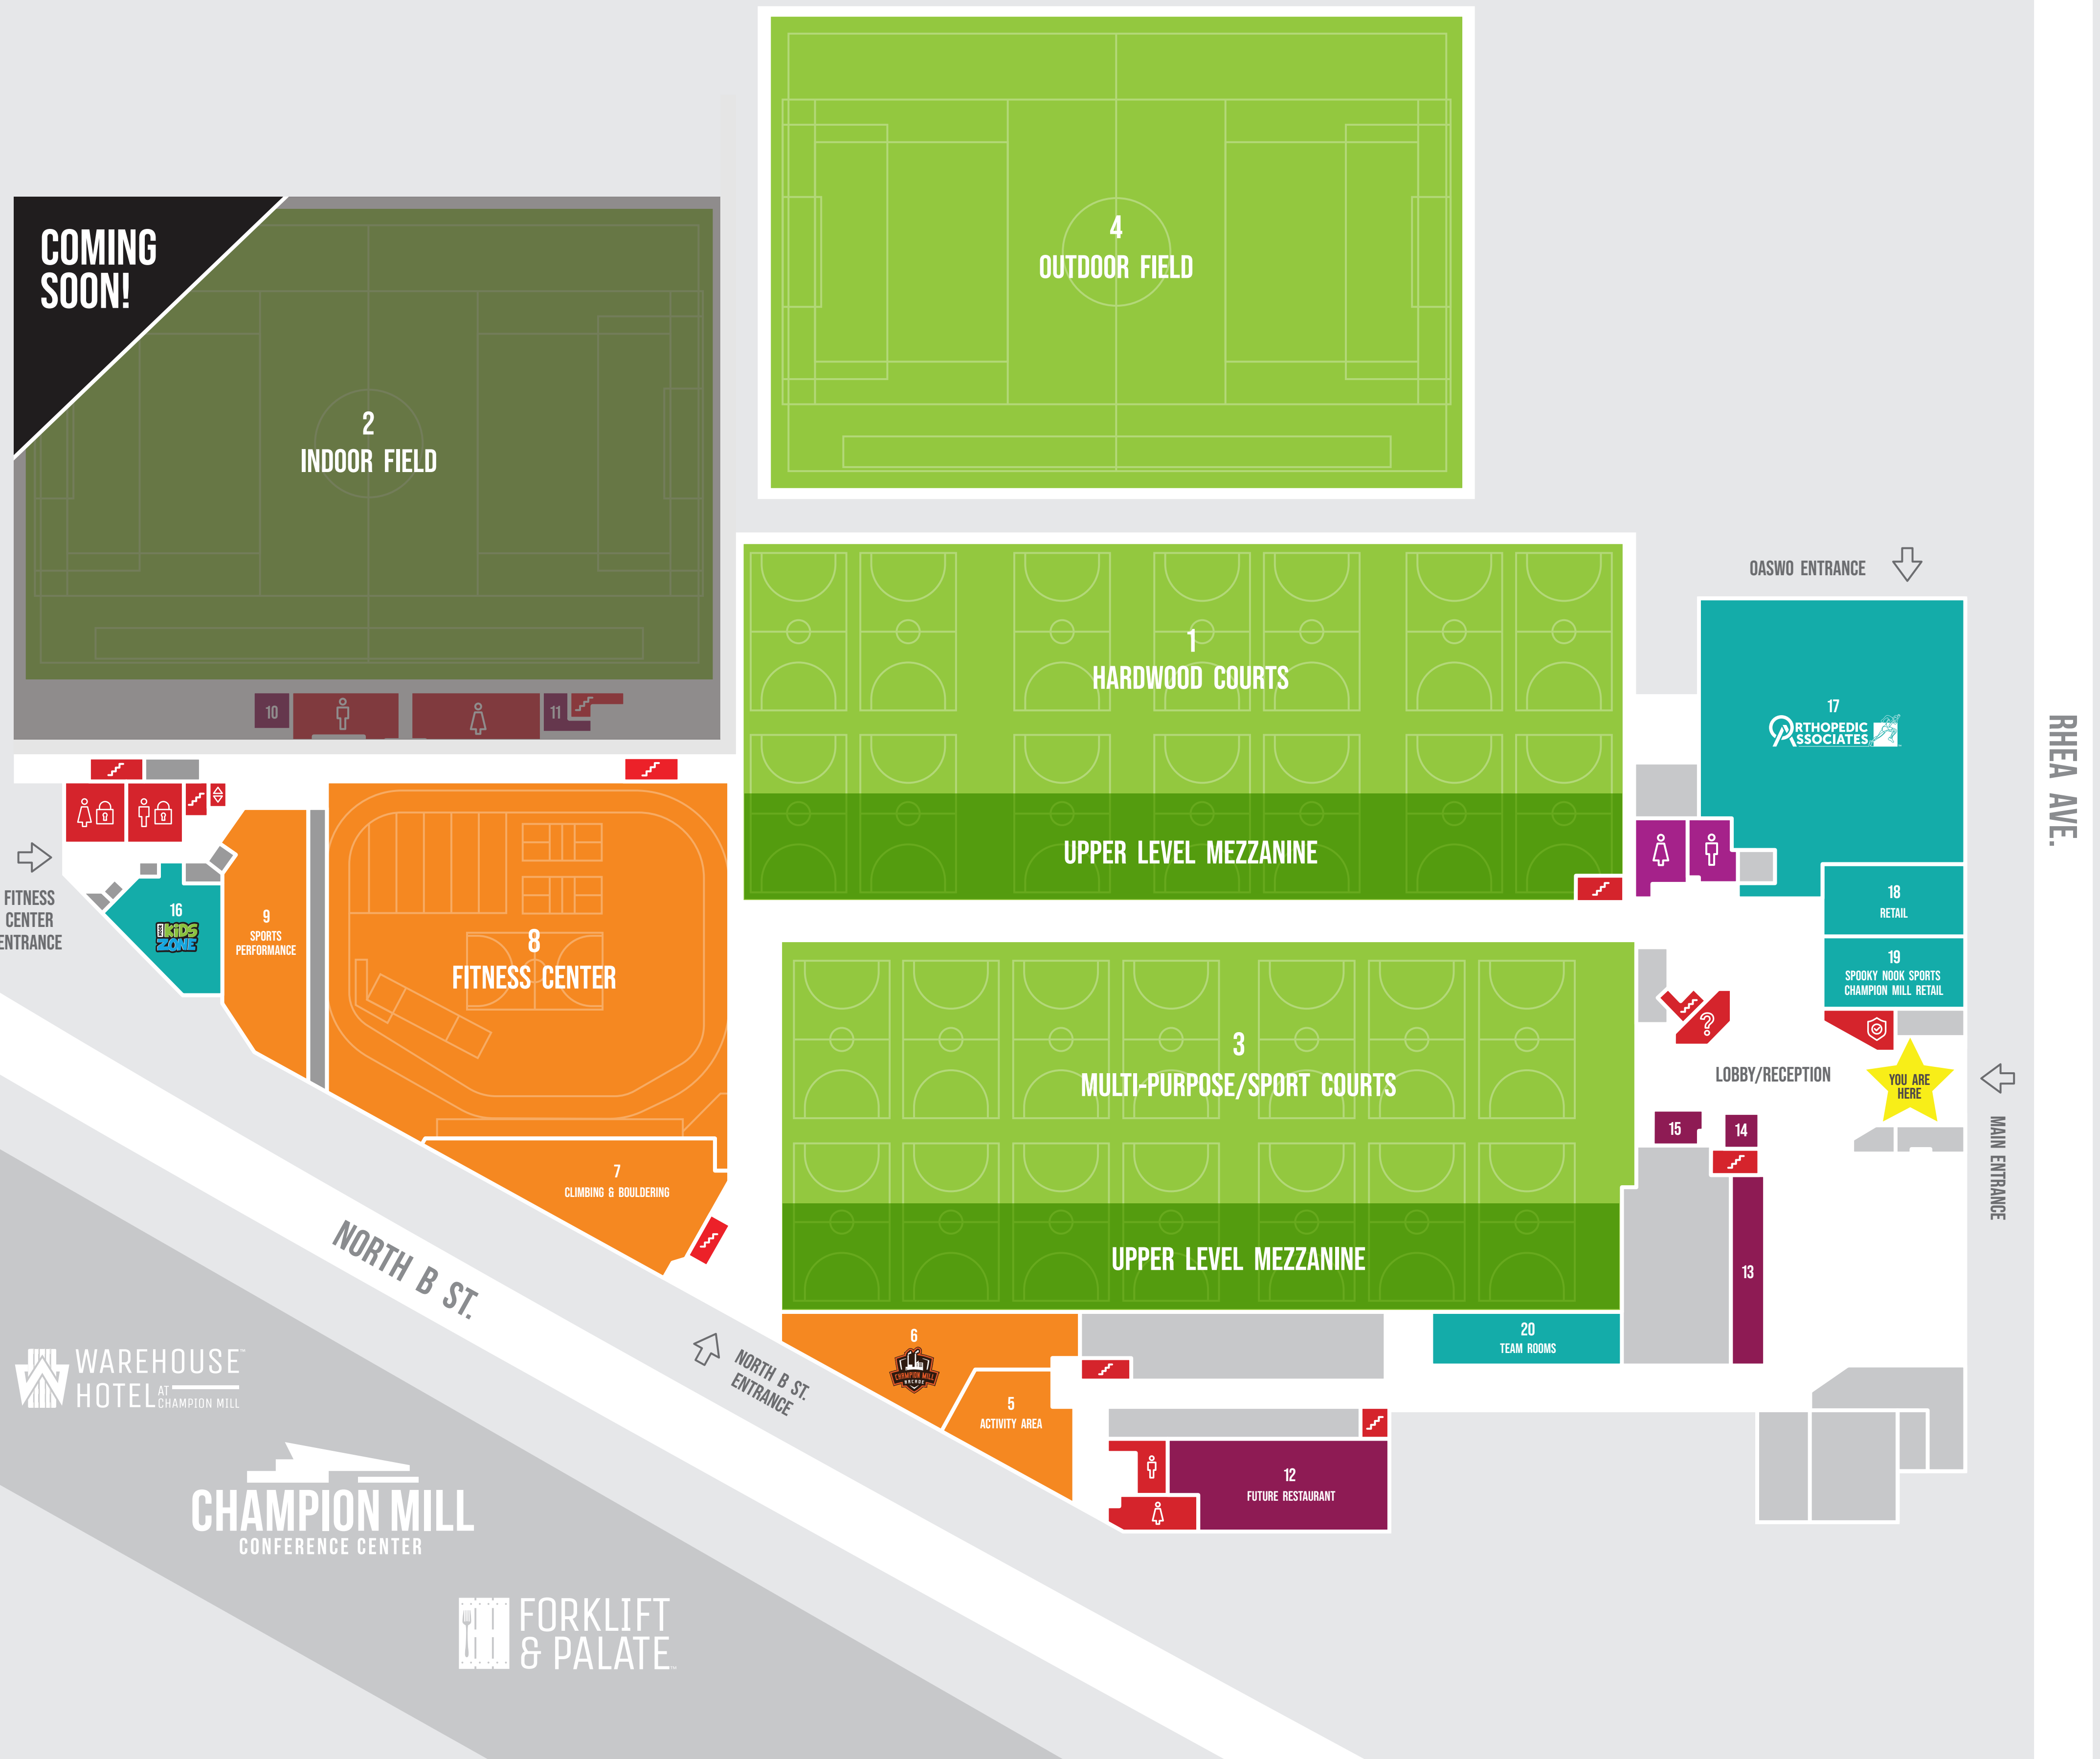

DIRECTORY

COMPETE

Hardwood Courts	1
Indoor Field	2
Multi-Purpose/Sport Courts	3
Outdoor Field	4

PLAY

Activity Area	5
Champion Mill Arcade	6
Climbing & Bouldering	7
Fitness Center	8
Sports Performance	9

EAT

Fieldhouse Concessions	10
Fieldhouse Concessions	11
Future Restaurant	12
Main Concessions	13
Popcorn	14
Smoothie Bar	15

SERVICES/SHOP

Nook Kids Zone	16
Orthopedic Associates of SW Ohio	17
Retail	18
Spooky Nook Sports Champion Mill Retail	19
Team Rooms	20

MAP KEY

	Elevators
	Entrances
	Guest Services
	Locker Rooms
	Restrooms
	Security
	Stairs