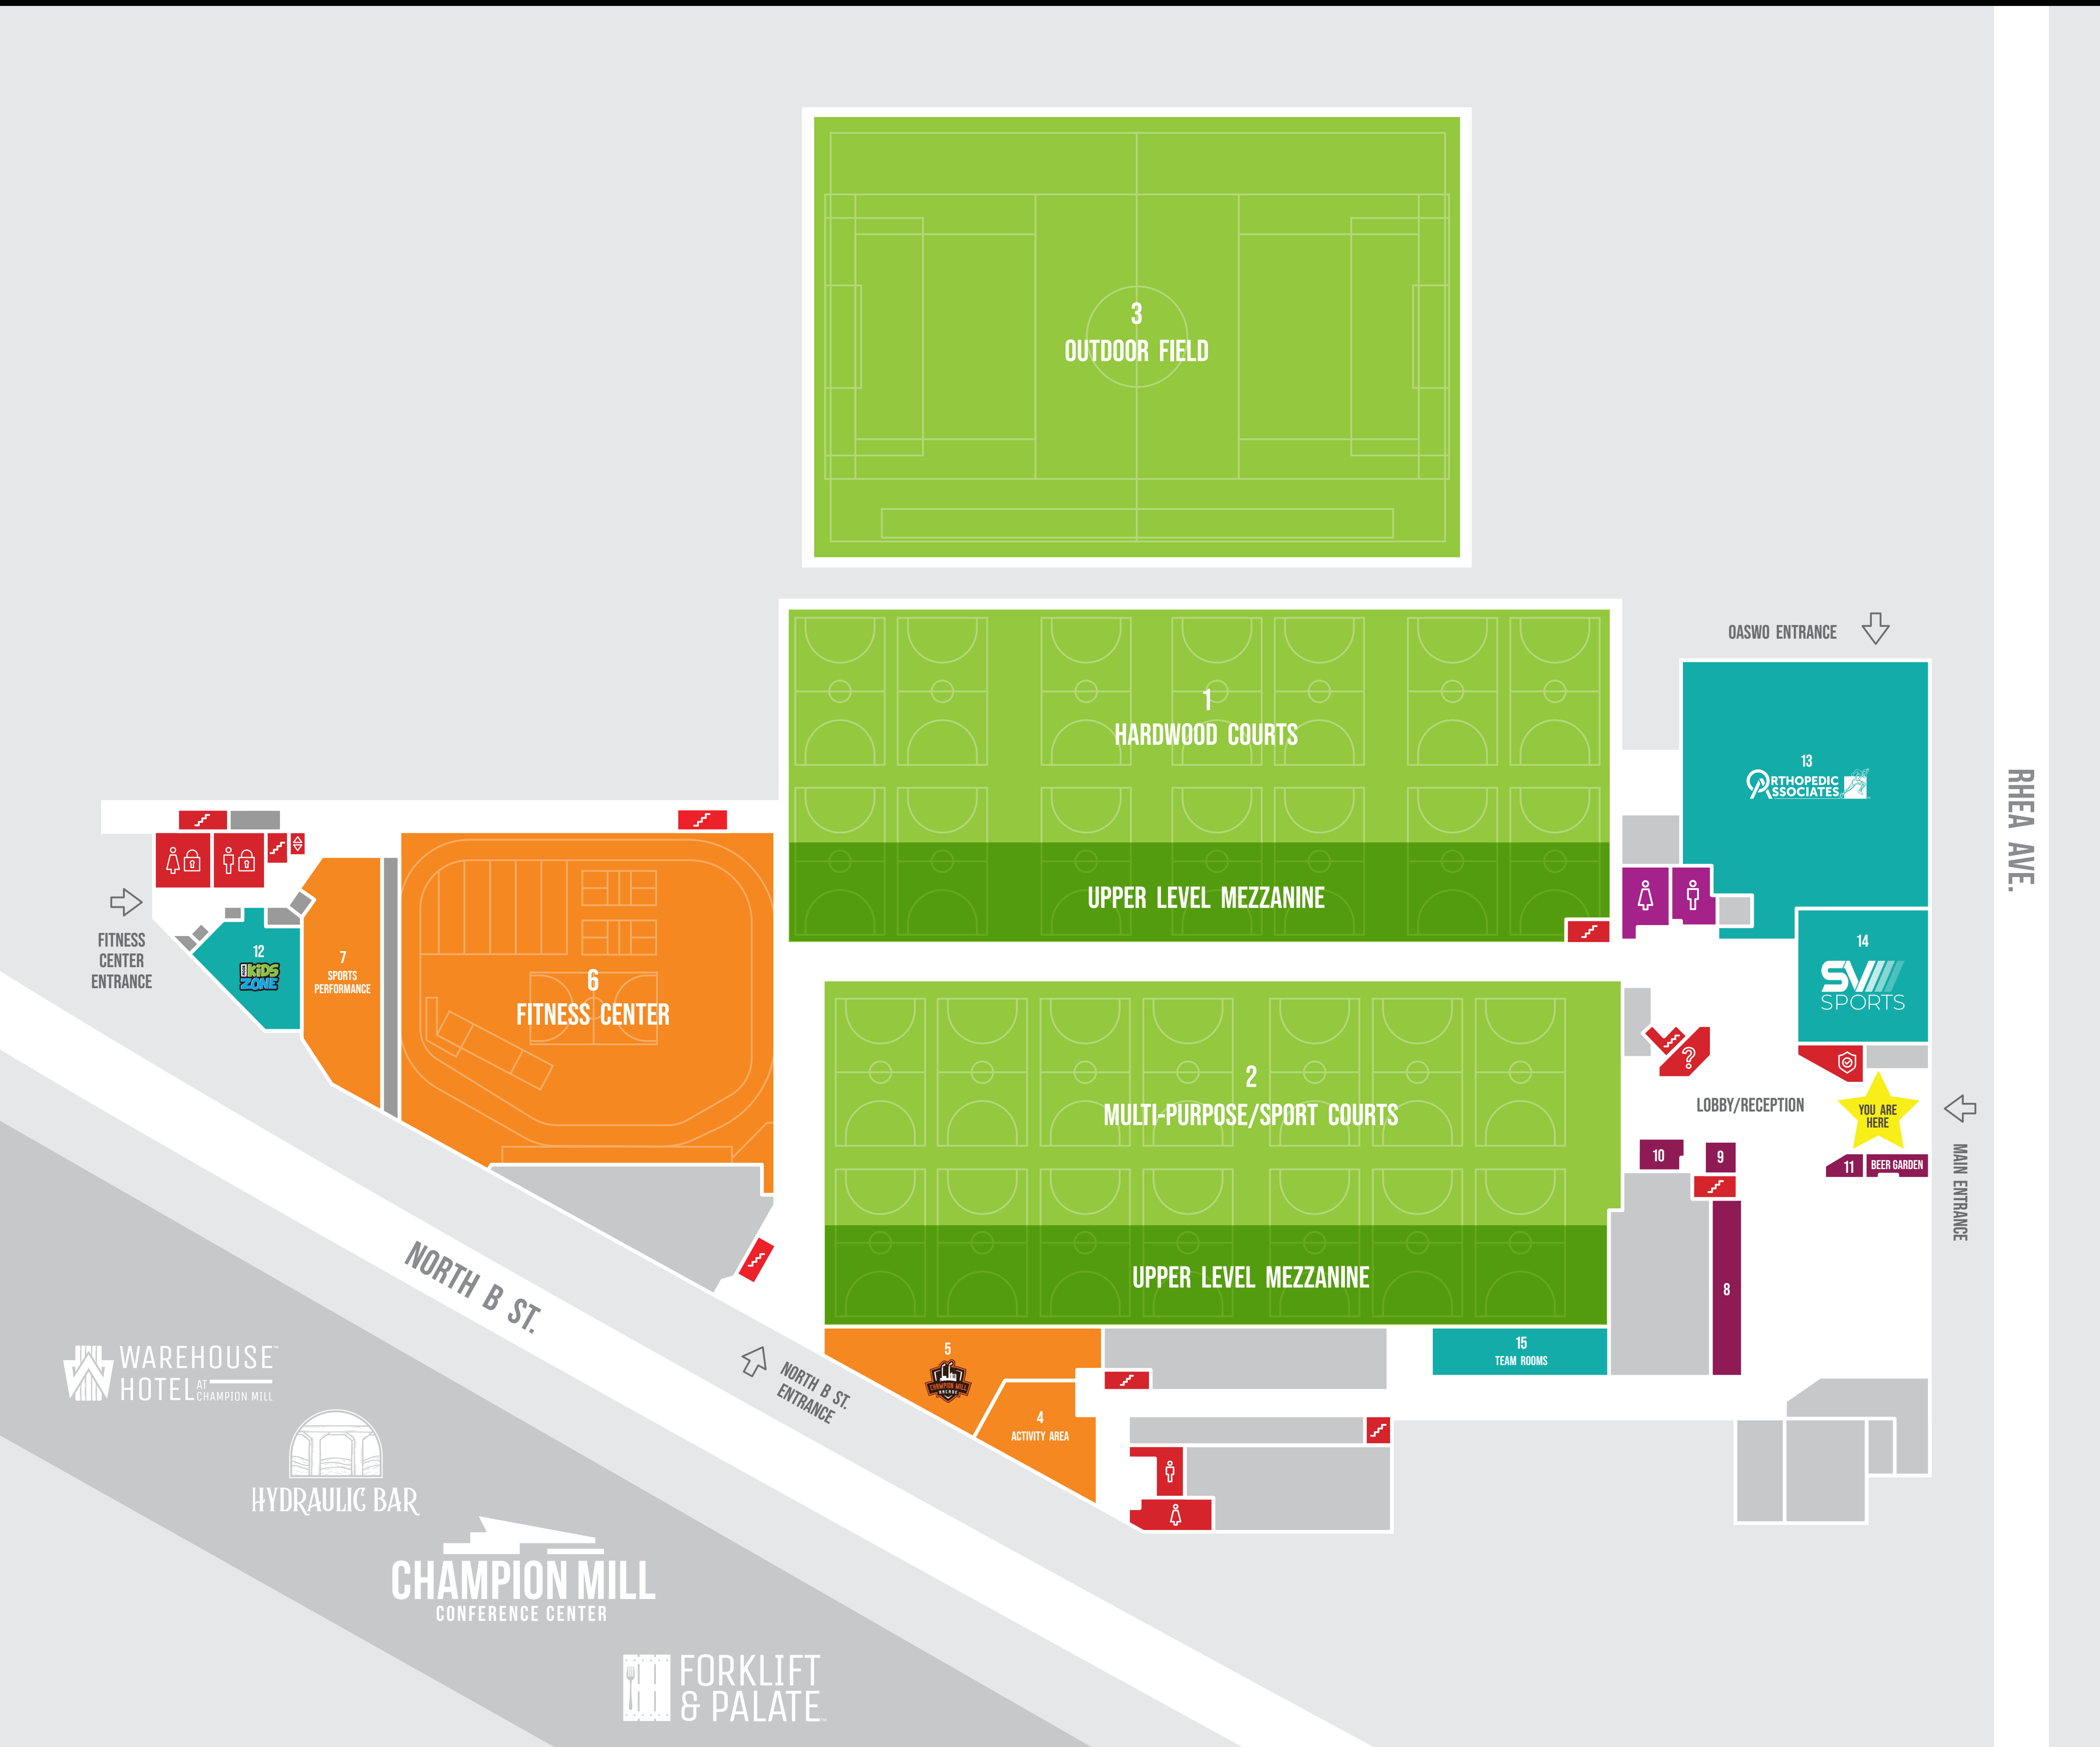

DIRECTORY

COMPETE

Hardwood Courts	1
Multi-Purpose/Sport Courts	2
Outdoor Field	3

PLAY

Activity Area	4
Champion Mill Arcade	5
Fitness Center	6
Sports Performance	7

EAT

Main Concessions	8
Popcorn	9
Smoothie Bar	10
Beer Garden	11

SERVICES/SHOP

Nook Kids Zone	12
Orthopedic Associates of SW Ohio	13
SV Sports	14
Team Rooms	15

MAP KEY

	Elevators
	Entrances
	Guest Services
	Locker Rooms
	Restrooms
	Security
	Stairs