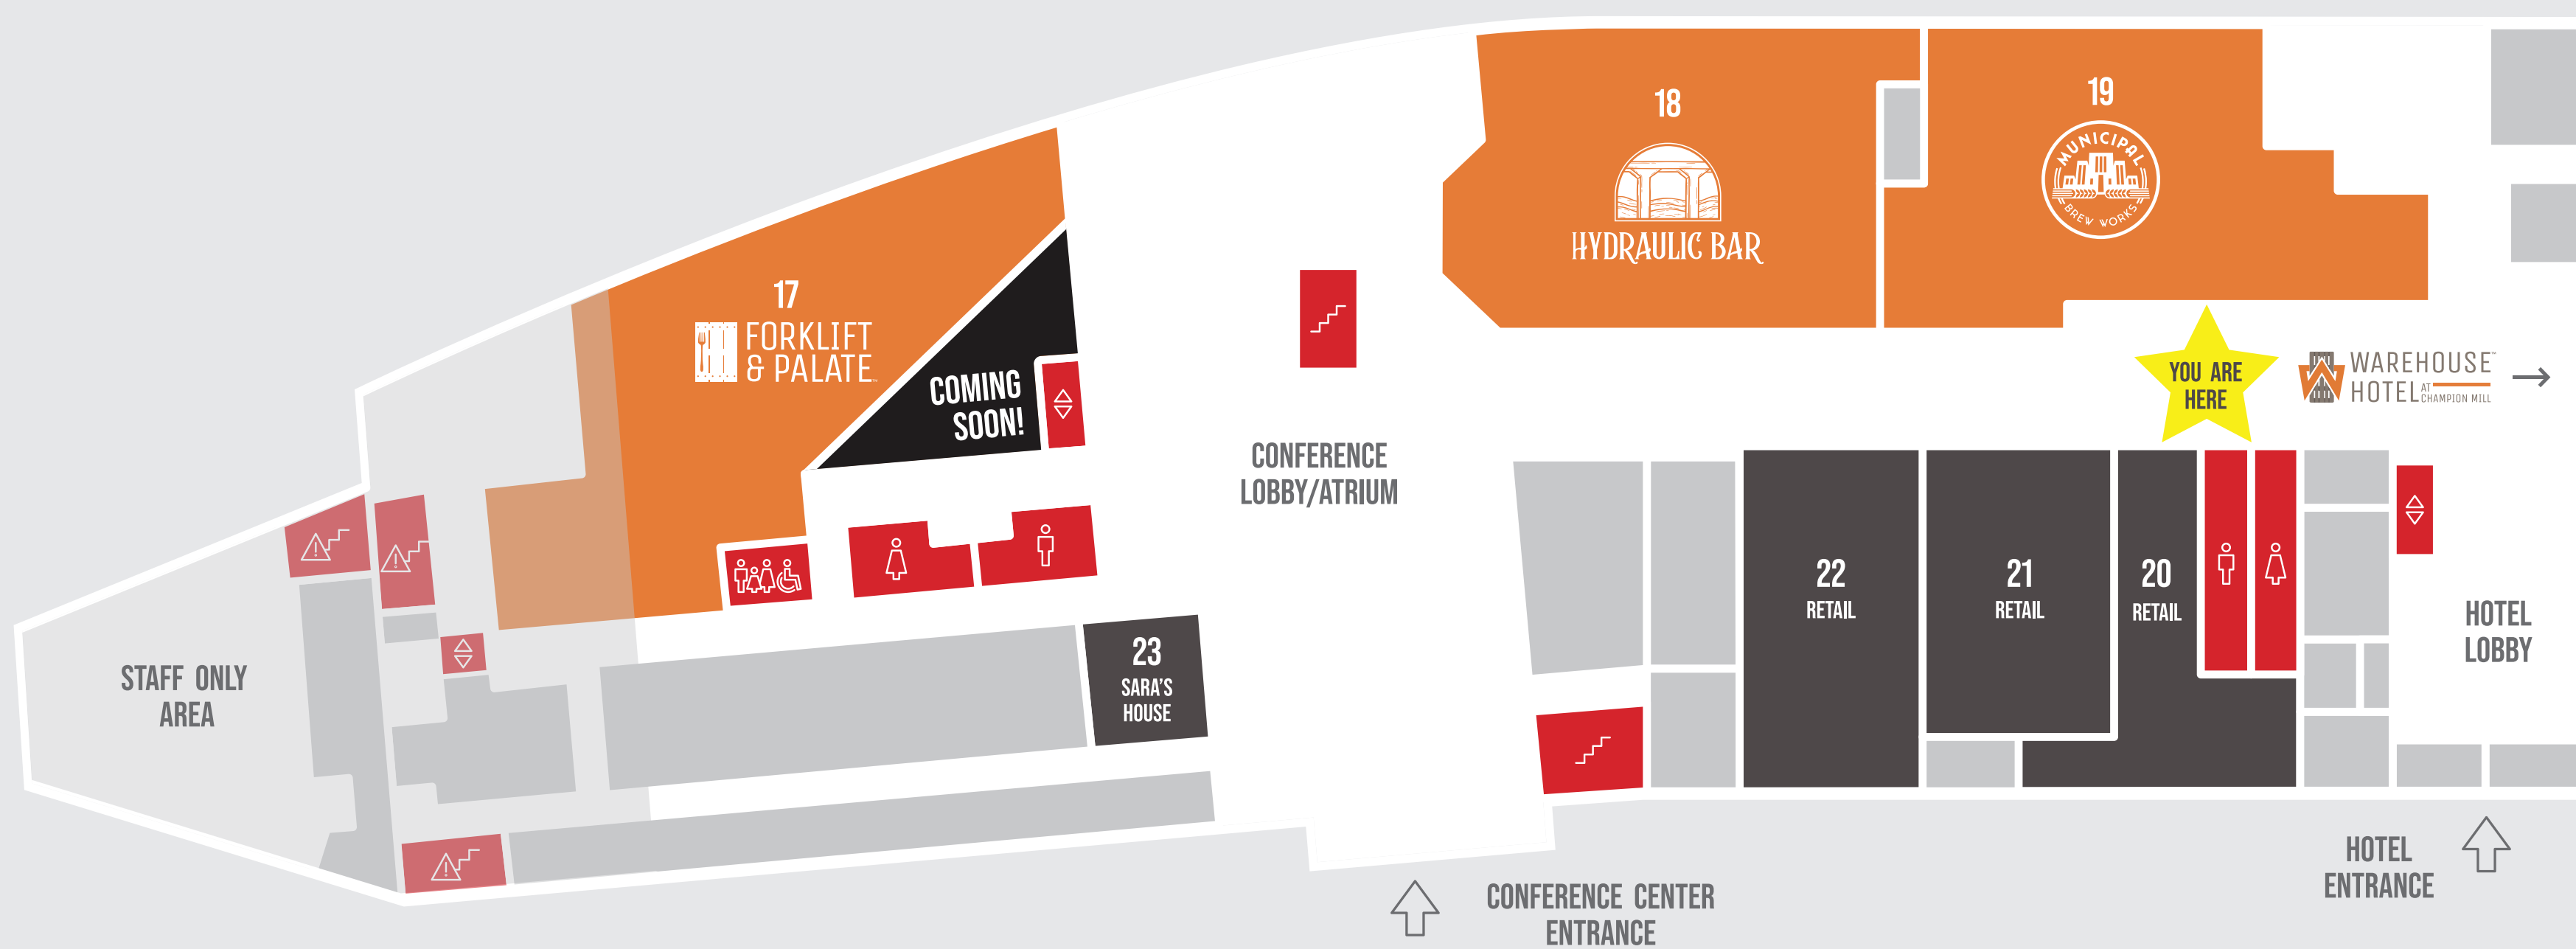

DIRECTORY

CHAMPION MILL CONFERENCE CENTER

FLOOR 3

FLOOR 2

FLOOR 1

↑ CONFERENCE CENTER ENTRANCE

↑ HOTEL ENTRANCE

HALLS/BALLROOMS		CONFERENCE ROOMS		FOOD/DRINK		SHOP		MAP KEY	
Belt Line Hall	1	Beckett Suite	7	Forklift & Palate Restaurant	17	Retail 1	20	⇄ Elevators	
Butler Ballroom	2	Chestnut Suite	8	Hydraulic Bar	18	Retail 2	21	⚠ Emergency Stairs	
Foundry Hall	3	Ford Ballroom	9	Municipal Brew Works	19	Retail 3	22	➡ Entrances	
Hamilton Ballroom	4	Lane	10			Sara's House	23	♿ Family Restrooms	
Riverside Ballroom	5	McCloskey	11					♿ Restrooms	
Waterfront Hall	6	Miami	12					🚪 Stairs	
		Monument	13						
		Mosler	14						
		Mueller	15						
		Thomson	16						

Beckett Suite	7
Chestnut Suite	8
Ford Ballroom	9
Lane	10
McCloskey	11
Miami	12
Monument	13
Mosler	14
Mueller	15
Thomson	16

FOOD/DRINK

Forklift & Palate Restaurant	17
Hydraulic Bar	18
Municipal Brew Works	19

SHOP

Retail 1	20
Retail 2	21
Retail 3	22
Sara's House	23

MAP KEY

	Elevators
	Emergency Stairs
	Entrances
	Family Restrooms
	Restrooms
	Stairs

DIRECTORY

CHAMPION MILL CONFERENCE CENTER

FLOOR 3

FLOOR 2

FLOOR 1

HALLS/BALLROOMS		CONFERENCE ROOMS		FOOD/DRINK		SHOP		MAP KEY	
Belt Line Hall	1	Beckett Suite	7	Forklift & Palate Restaurant	17	Retail 1	20		Elevators
Butler Ballroom	2	Chestnut Suite	8	Hydraulic Bar	18	Retail 2	21		Emergency Stairs
Foundry Hall	3	Ford Ballroom	9	Municipal Brew Works	19	Retail 3	22		Entrances
Hamilton Ballroom	4	Lane	10			Sara's House	23		Family Restrooms
Riverside Ballroom	5	McCloskey	11						Restrooms
Waterfront Hall	6	Miami	12						Stairs
		Monument	13						
		Mosler	14						
		Mueller	15						
		Thomson	16						