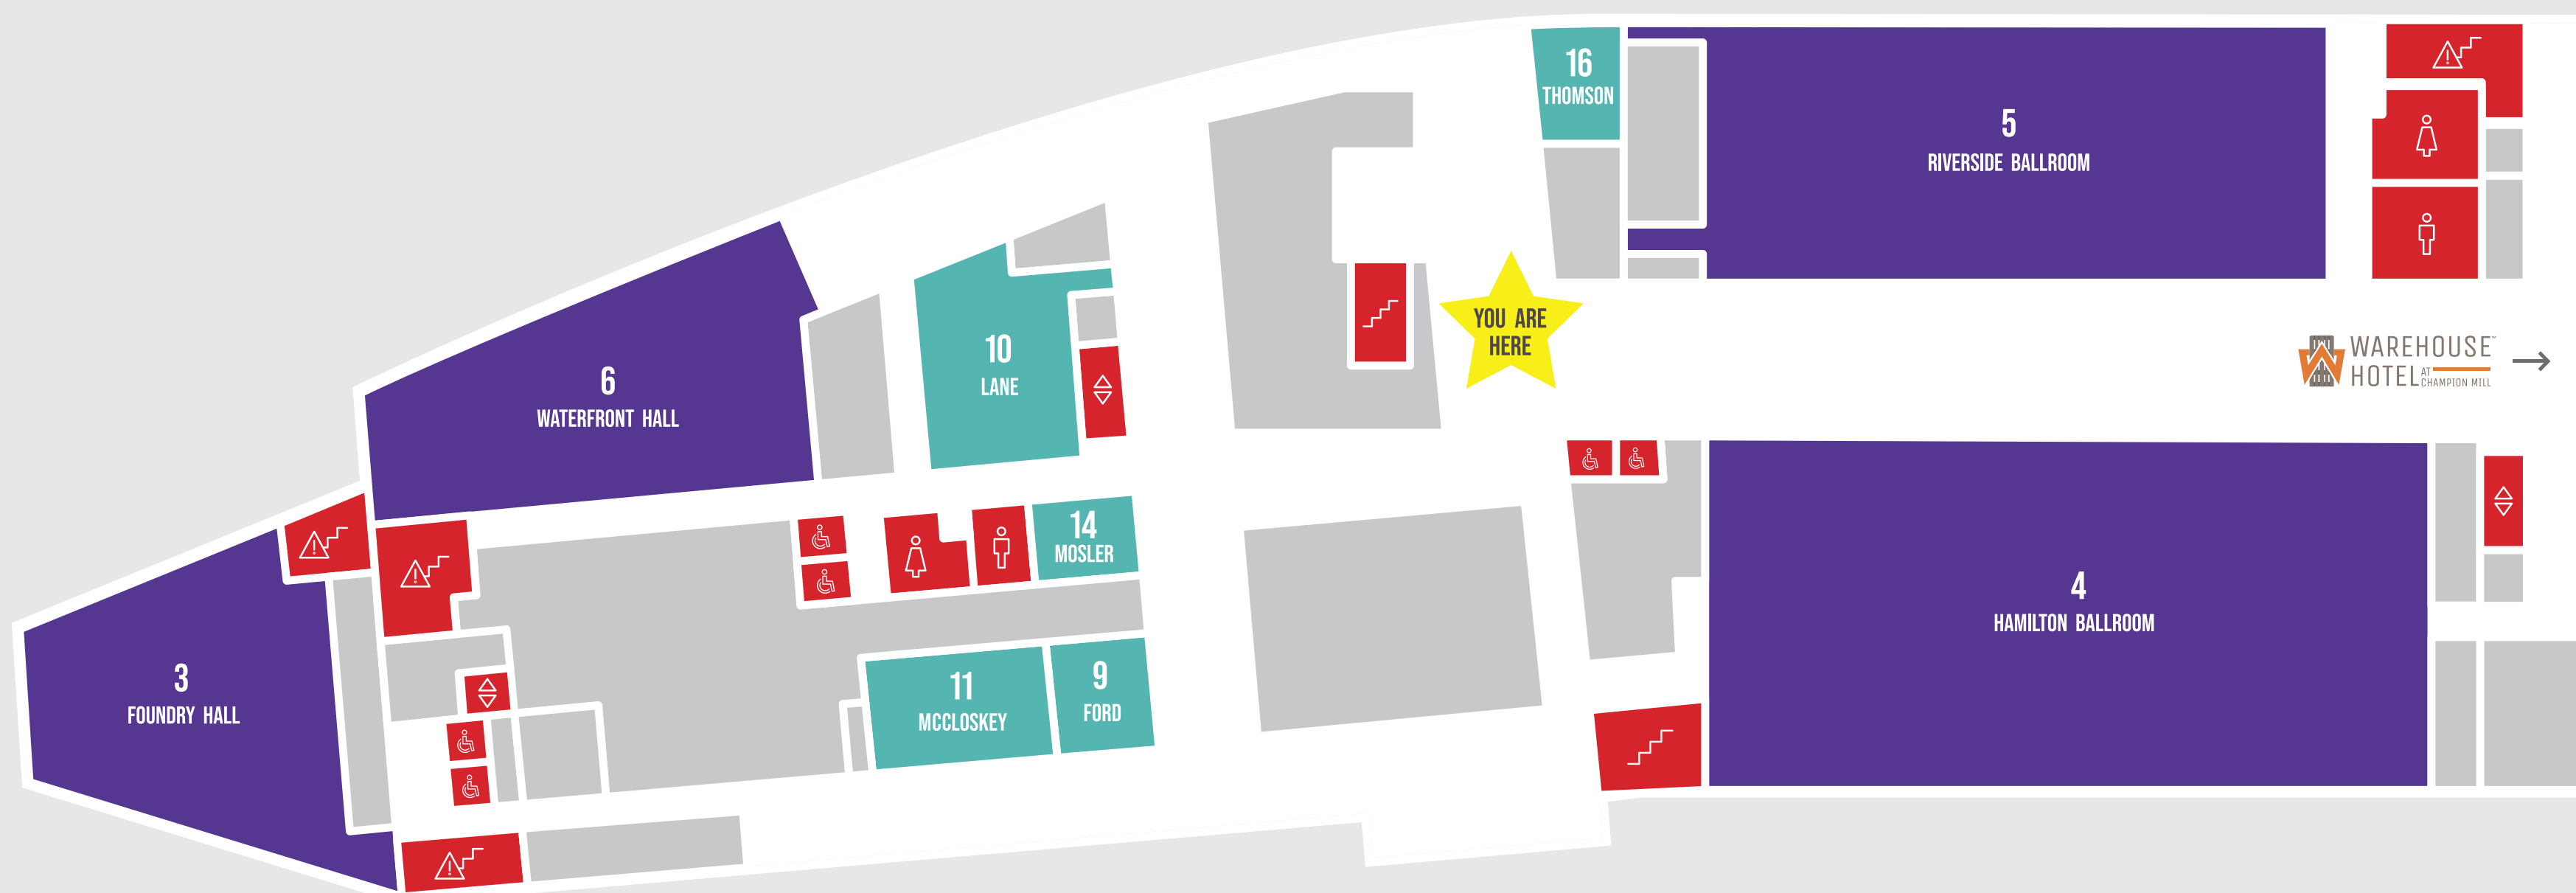

DIRECTORY

CHAMPION MILL CONFERENCE CENTER

FLOOR 3

FLOOR 2

FLOOR 1

HALLS/BALLROOMS		CONFERENCE ROOMS		FOOD/DRINK		SHOP		MAP KEY	
Belt Line Hall	1	Beckett Suite	7	Forklift & Palate Restaurant	17	Retail 1	20		Elevators
Butler Ballroom	2	Chestnut Suite	8	Hydraulic Bar	18	Retail 2	21		Emergency Stairs
Foundry Hall	3	Ford Ballroom	9	Municipal Brew Works	19	Retail 3	22		Entrances
Hamilton Ballroom	4	Lane	10			Sara's House	23		Family Restrooms
Riverside Ballroom	5	McCloskey	11						Restrooms
Waterfront Hall	6	Miami	12						Stairs
		Monument	13						
		Mosler	14						
		Mueller	15						
		Thomson	16						

DIRECTORY

CHAMPION MILL CONFERENCE CENTER

FLOOR 3

FLOOR 2

FLOOR 1

↑ CONFERENCE CENTER ENTRANCE

↑ HOTEL ENTRANCE

HALLS/BALLROOMS		CONFERENCE ROOMS		FOOD/DRINK		SHOP		MAP KEY	
Belt Line Hall	1	Beckett Suite	7	Forklift & Palate Restaurant	17	Retail 1	20	⇄ Elevators	
Butler Ballroom	2	Chestnut Suite	8	Hydraulic Bar	18	Retail 2	21	⚠ Emergency Stairs	
Foundry Hall	3	Ford Ballroom	9	Municipal Brew Works	19	Retail 3	22	➡ Entrances	
Hamilton Ballroom	4	Lane	10			Sara's House	23	♿ Family Restrooms	
Riverside Ballroom	5	McCloskey	11					♿ Restrooms	
Waterfront Hall	6	Miami	12					🚪 Stairs	
		Monument	13						
		Mosler	14						
		Mueller	15						
		Thomson	16						

FLOOR 1

HALLS/BALLROOMS		CONFERENCE ROOMS		FOOD/DRINK		SHOP		MAP KEY	
Belt Line Hall	1	Beckett Suite	7	Forklift & Palate Restaurant	17	Retail 1	20		Elevators
Butler Ballroom	2	Chestnut Suite	8	Hydraulic Bar	18	Retail 2	21		Emergency Stairs
Foundry Hall	3	Ford Ballroom	9	Municipal Brew Works	19	Retail 3	22		Entrances
Hamilton Ballroom	4	Lane	10			Sara's House	23		Family Restrooms
Riverside Ballroom	5	McCloskey	11						Restrooms
Waterfront Hall	6	Miami	12						Stairs
		Monument	13						
		Mosler	14						
		Mueller	15						
		Thomson	16						