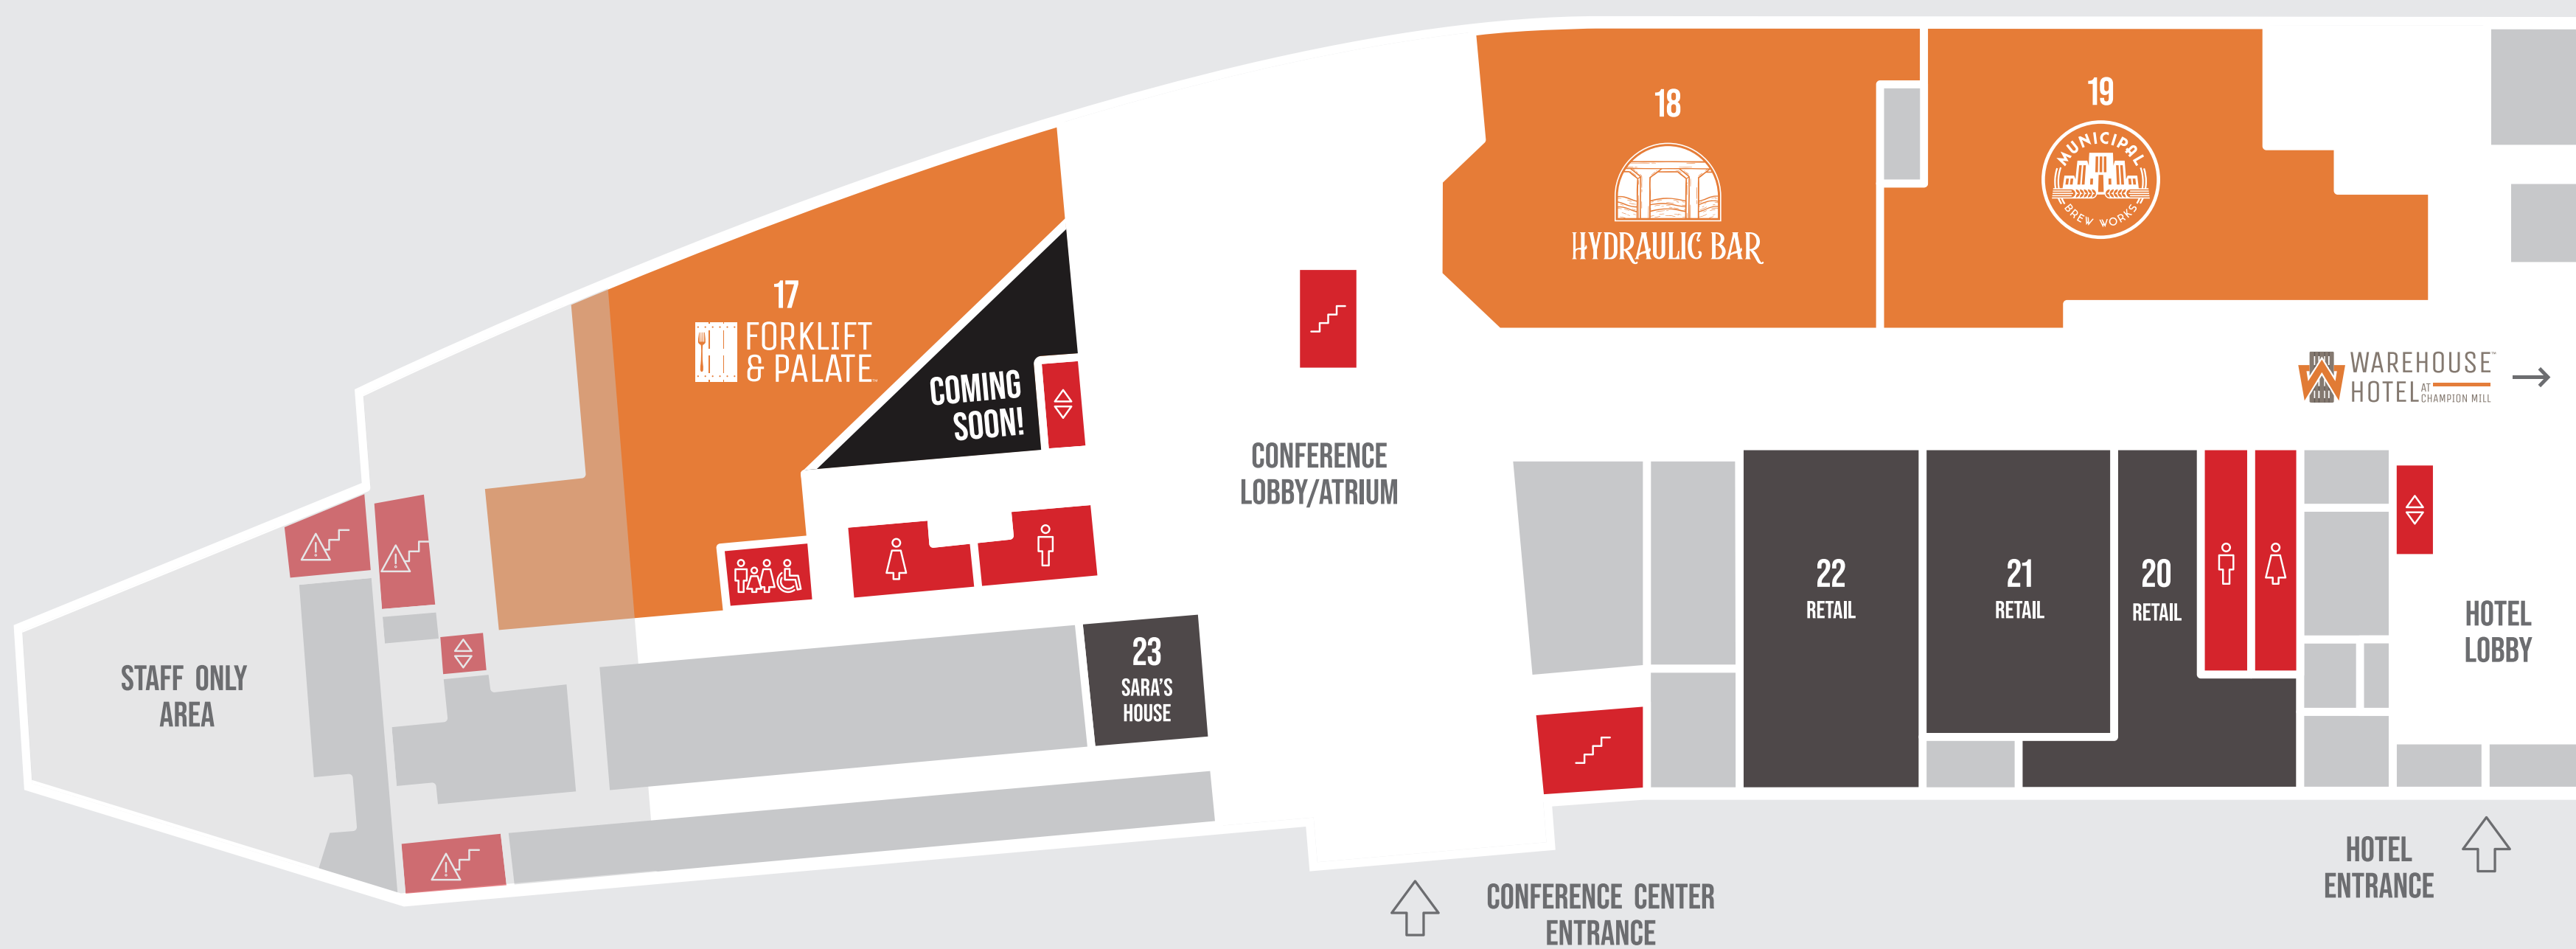

DIRECTORY

CHAMPION MILL CONFERENCE CENTER

FLOOR 3

FLOOR 2

FLOOR 1

HALLS/BALLROOMS		CONFERENCE ROOMS		FOOD/DRINK		SHOP		MAP KEY	
Belt Line Hall	1	Beckett Suite	7	Forklift & Palate Restaurant	17	Retail 1	20		Elevators
Butler Ballroom	2	Chestnut Suite	8	Hydraulic Bar	18	Retail 2	21		Emergency Stairs
Foundry Hall	3	Ford Ballroom	9	Municipal Brew Works	19	Retail 3	22		Entrances
Hamilton Ballroom	4	Lane	10			Sara's House	23		Family Restrooms
Riverside Ballroom	5	McCloskey	11						Restrooms
Waterfront Hall	6	Miami	12						Stairs
		Monument	13						
		Mosler	14						
		Mueller	15						
		Thomson	16						

DIRECTORY

CHAMPION MILL CONFERENCE CENTER

FLOOR 3

FLOOR 2

FLOOR 1

↑ CONFERENCE CENTER ENTRANCE

↑ HOTEL ENTRANCE

HALLS/BALLROOMS		CONFERENCE ROOMS		FOOD/DRINK		SHOP		MAP KEY	
Belt Line Hall	1	Beckett Suite	7	Forklift & Palate Restaurant	17	Retail 1	20	⇄ Elevators	
Butler Ballroom	2	Chestnut Suite	8	Hydraulic Bar	18	Retail 2	21	⚠ Emergency Stairs	
Foundry Hall	3	Ford Ballroom	9	Municipal Brew Works	19	Retail 3	22	➡ Entrances	
Hamilton Ballroom	4	Lane	10			Sara's House	23	♿ Family Restrooms	
Riverside Ballroom	5	McCloskey	11					♿ Restrooms	
Waterfront Hall	6	Miami	12					🚪 Stairs	
		Monument	13						
		Mosler	14						
		Mueller	15						
		Thomson	16						

FLOOR 1

HALLS/BALLROOMS		CONFERENCE ROOMS		FOOD/DRINK		SHOP		MAP KEY	
Belt Line Hall	1	Beckett Suite	7	Forklift & Palate Restaurant	17	Retail 1	20		Elevators
Butler Ballroom	2	Chestnut Suite	8	Hydraulic Bar	18	Retail 2	21		Emergency Stairs
Foundry Hall	3	Ford Ballroom	9	Municipal Brew Works	19	Retail 3	22		Entrances
Hamilton Ballroom	4	Lane	10			Sara's House	23		Family Restrooms
Riverside Ballroom	5	McCloskey	11						Restrooms
Waterfront Hall	6	Miami	12						Stairs
		Monument	13						
		Mosler	14						
		Mueller	15						
		Thomson	16						