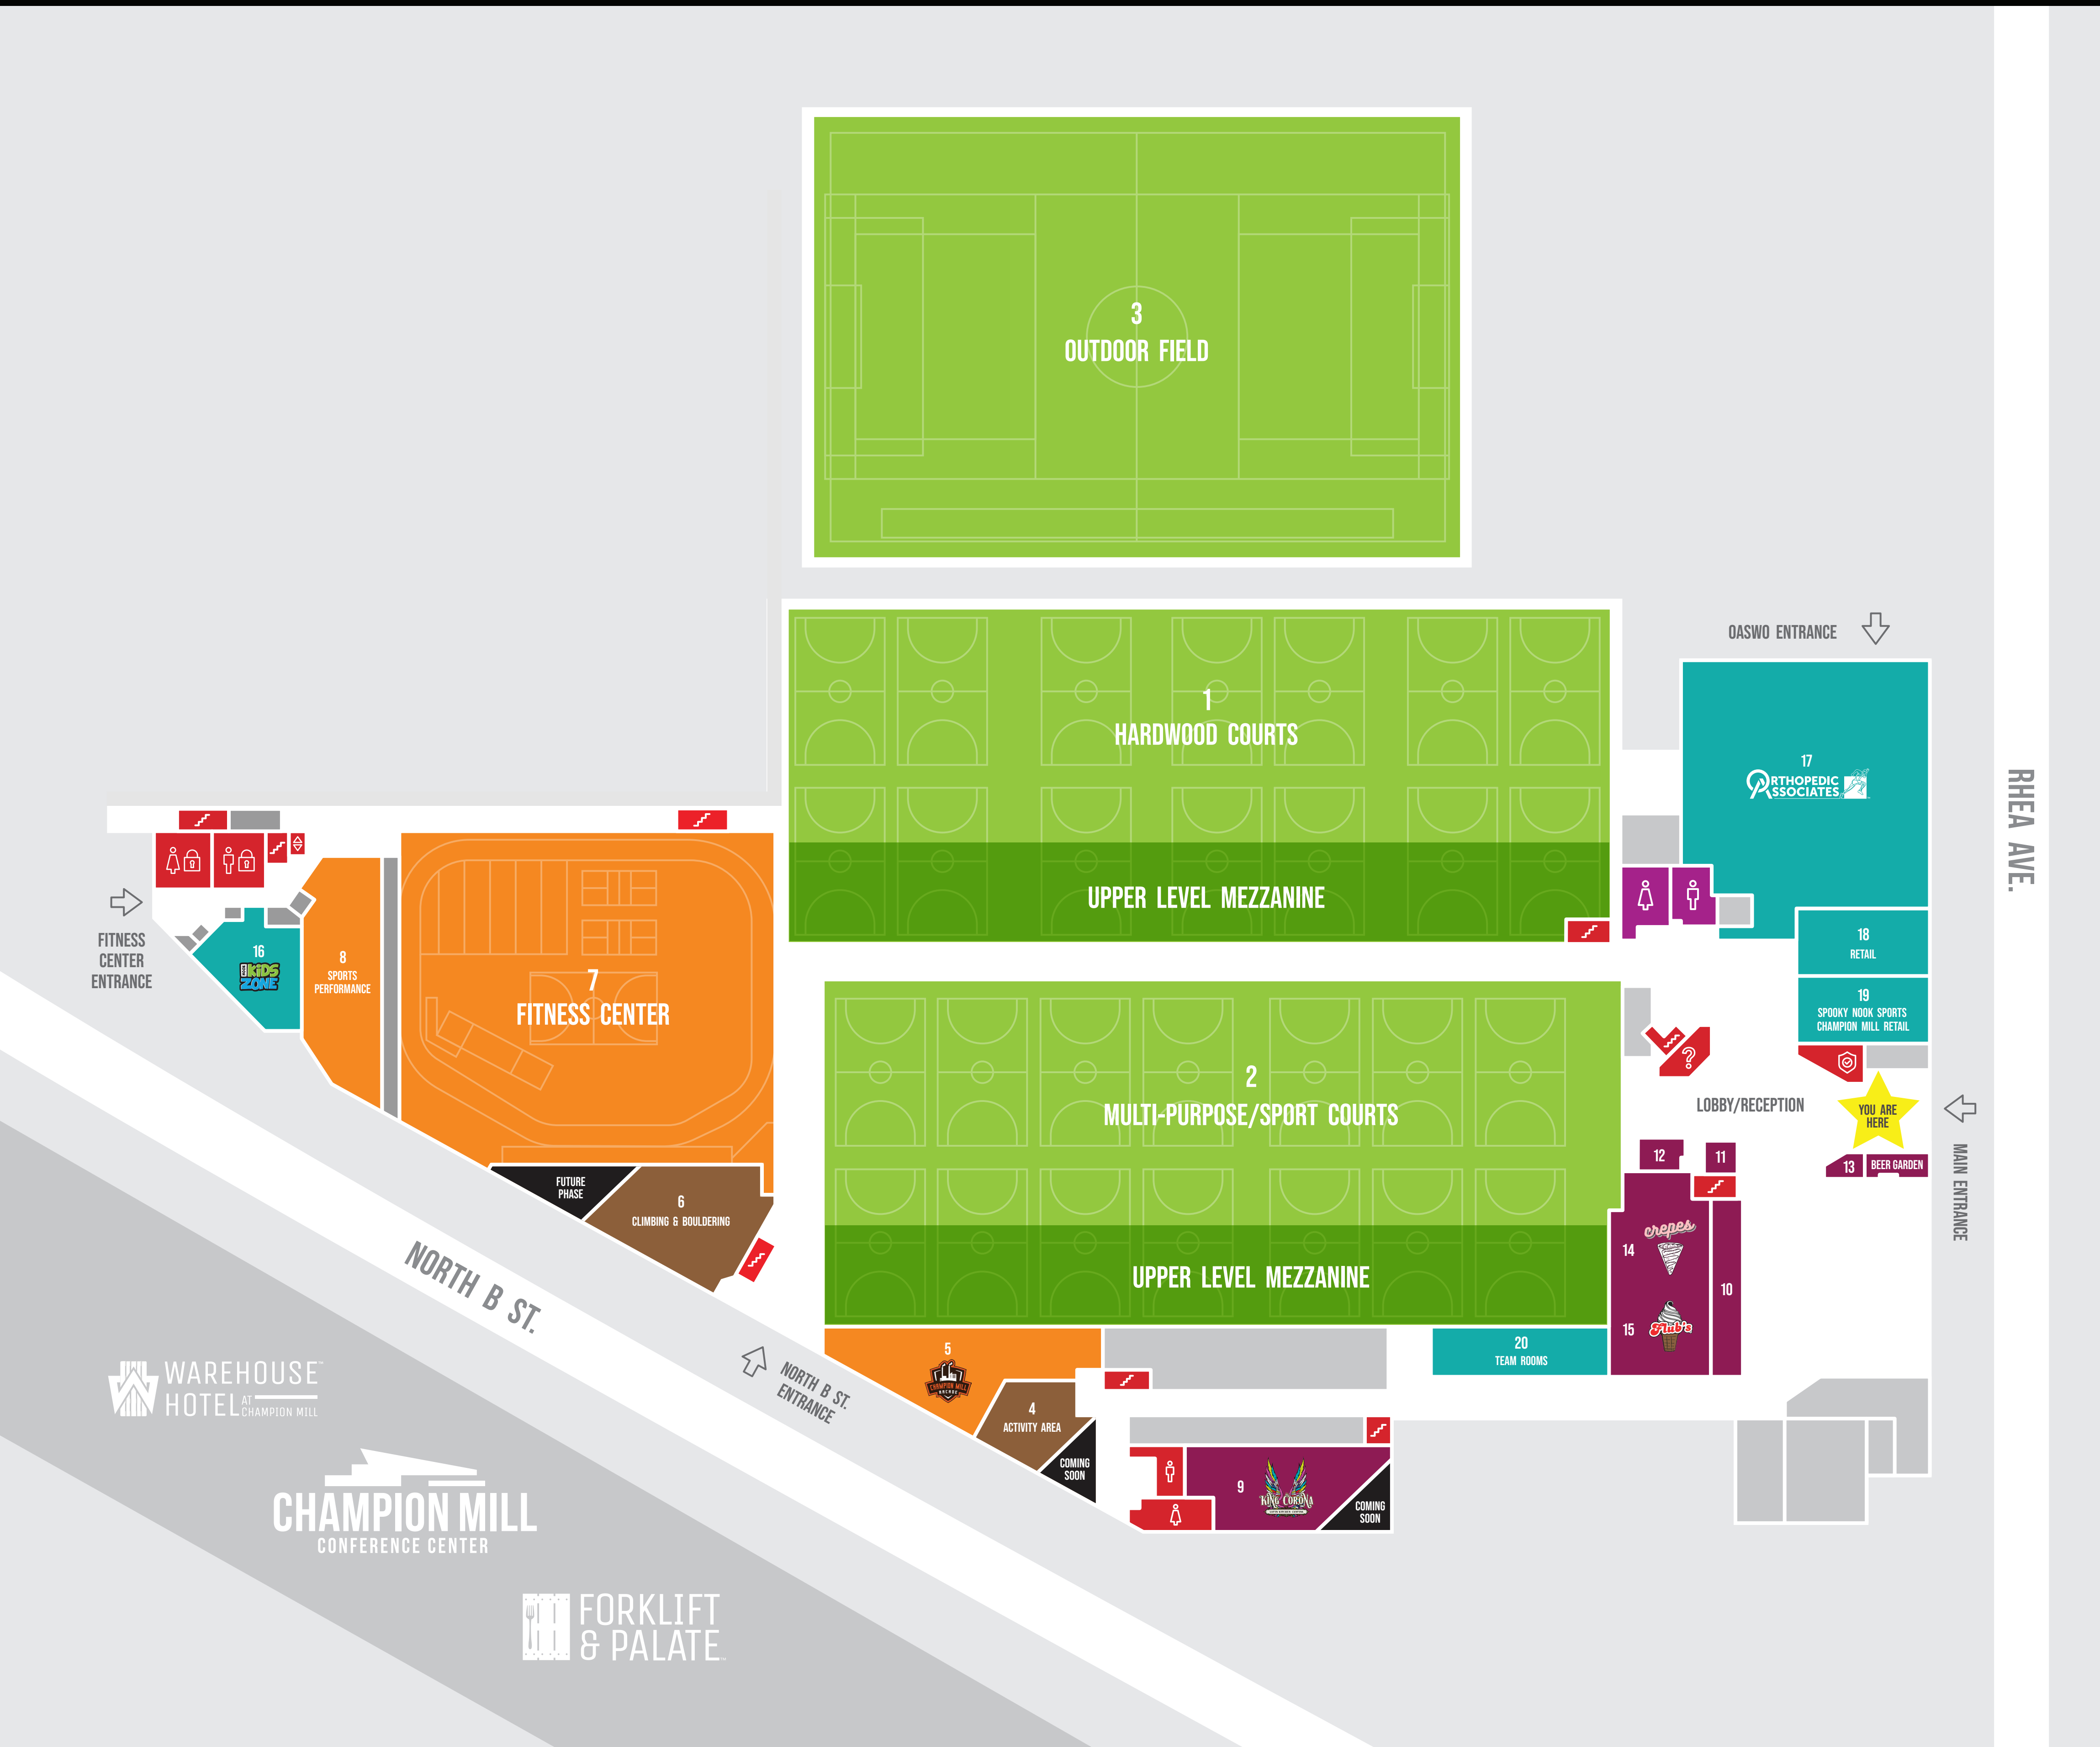

DIRECTORY

COMPETE	
Hardwood Courts	1
Multi-Purpose/Sport Courts	2
Outdoor Field	3

PLAY	
Activity Area <i>(coming soon)</i>	4
Champion Mill Arcade	5
Climbing & Bouldering <i>(future phase)</i>	6
Fitness Center	7
Sports Performance	8

EAT	
King Corona <i>(coming soon)</i>	9
Main Concessions	10
Popcorn	11
Smoothie Bar	12
Beer Garden	13
Crepes	14
Flub's	15

SERVICES/SHOP	
Nook Kids Zone	16
Orthopedic Associates of SW Ohio	17
Retail	18
Spooky Nook Sports Champion Mill Retail	19
Team Rooms	20

MAP KEY	
	Elevators
	Entrances
	Guest Services
	Locker Rooms
	Restrooms
	Security
	Stairs