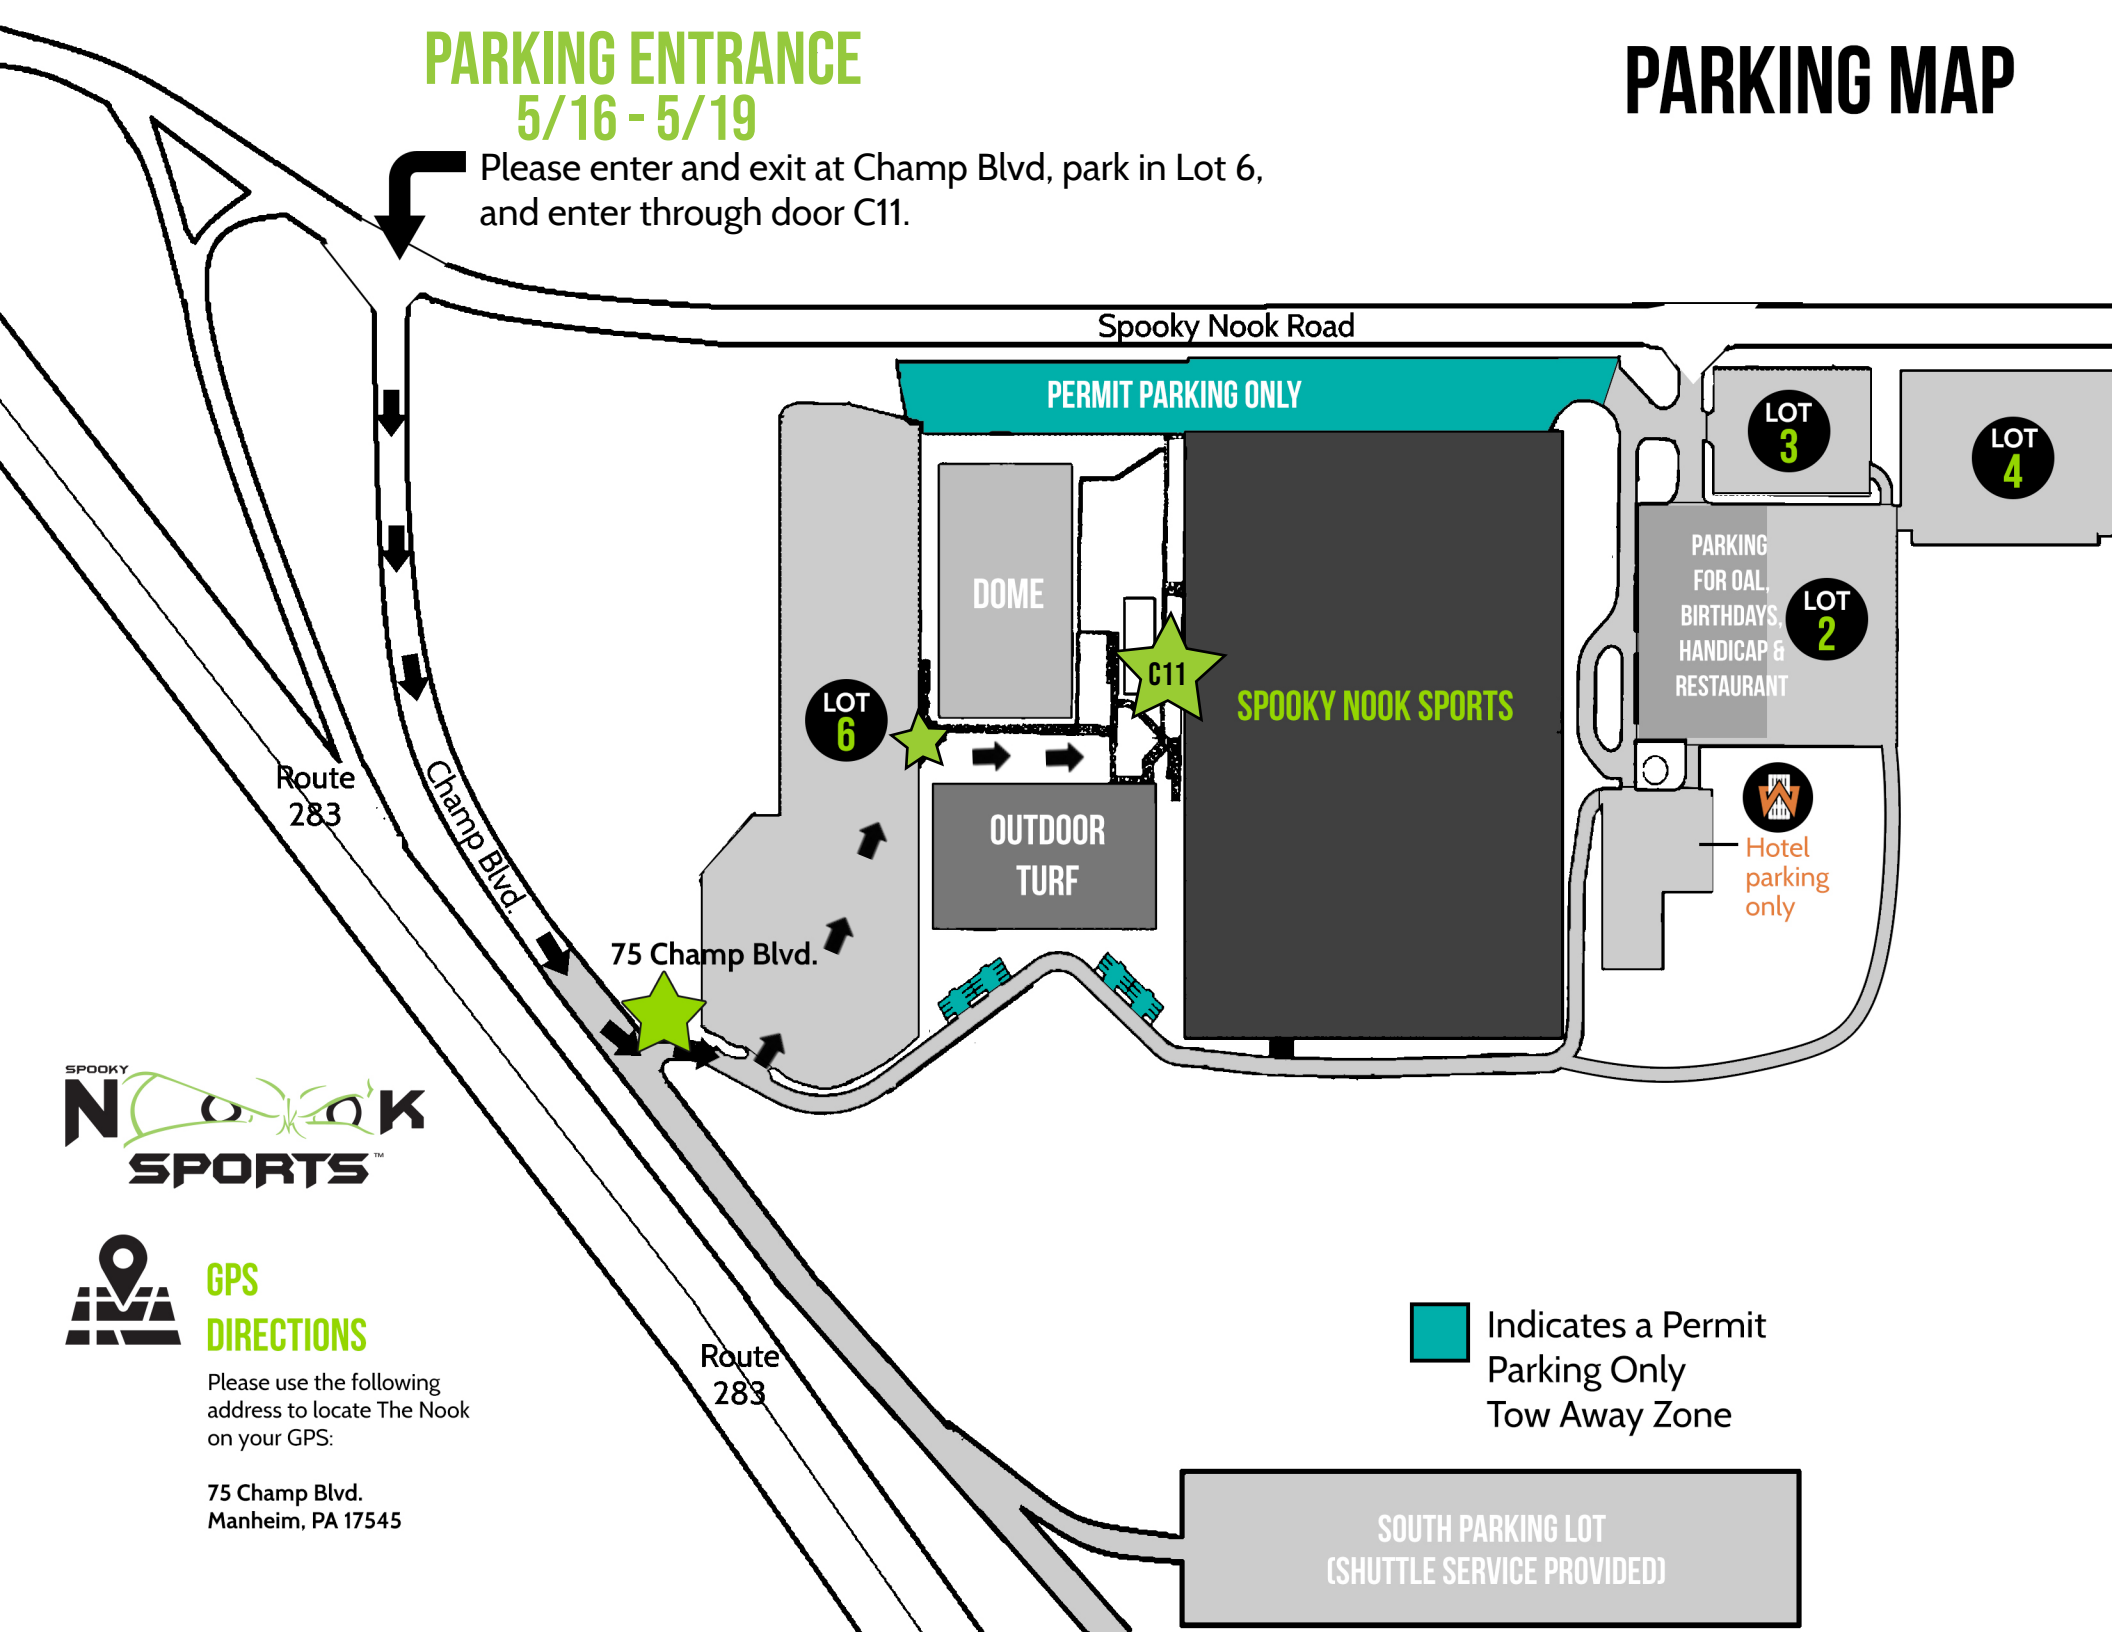

PARKING MAP

PARKING ENTRANCE 5/16 - 5/19

Please enter and exit at Champ Blvd, park in Lot 6, and enter through door C11.

GPS DIRECTIONS

Please use the following address to locate The Nook on your GPS:

75 Champ Blvd.
Manheim, PA 17545

 Indicates a Permit Parking Only Tow Away Zone

SOUTH PARKING LOT
(SHUTTLE SERVICE PROVIDED)