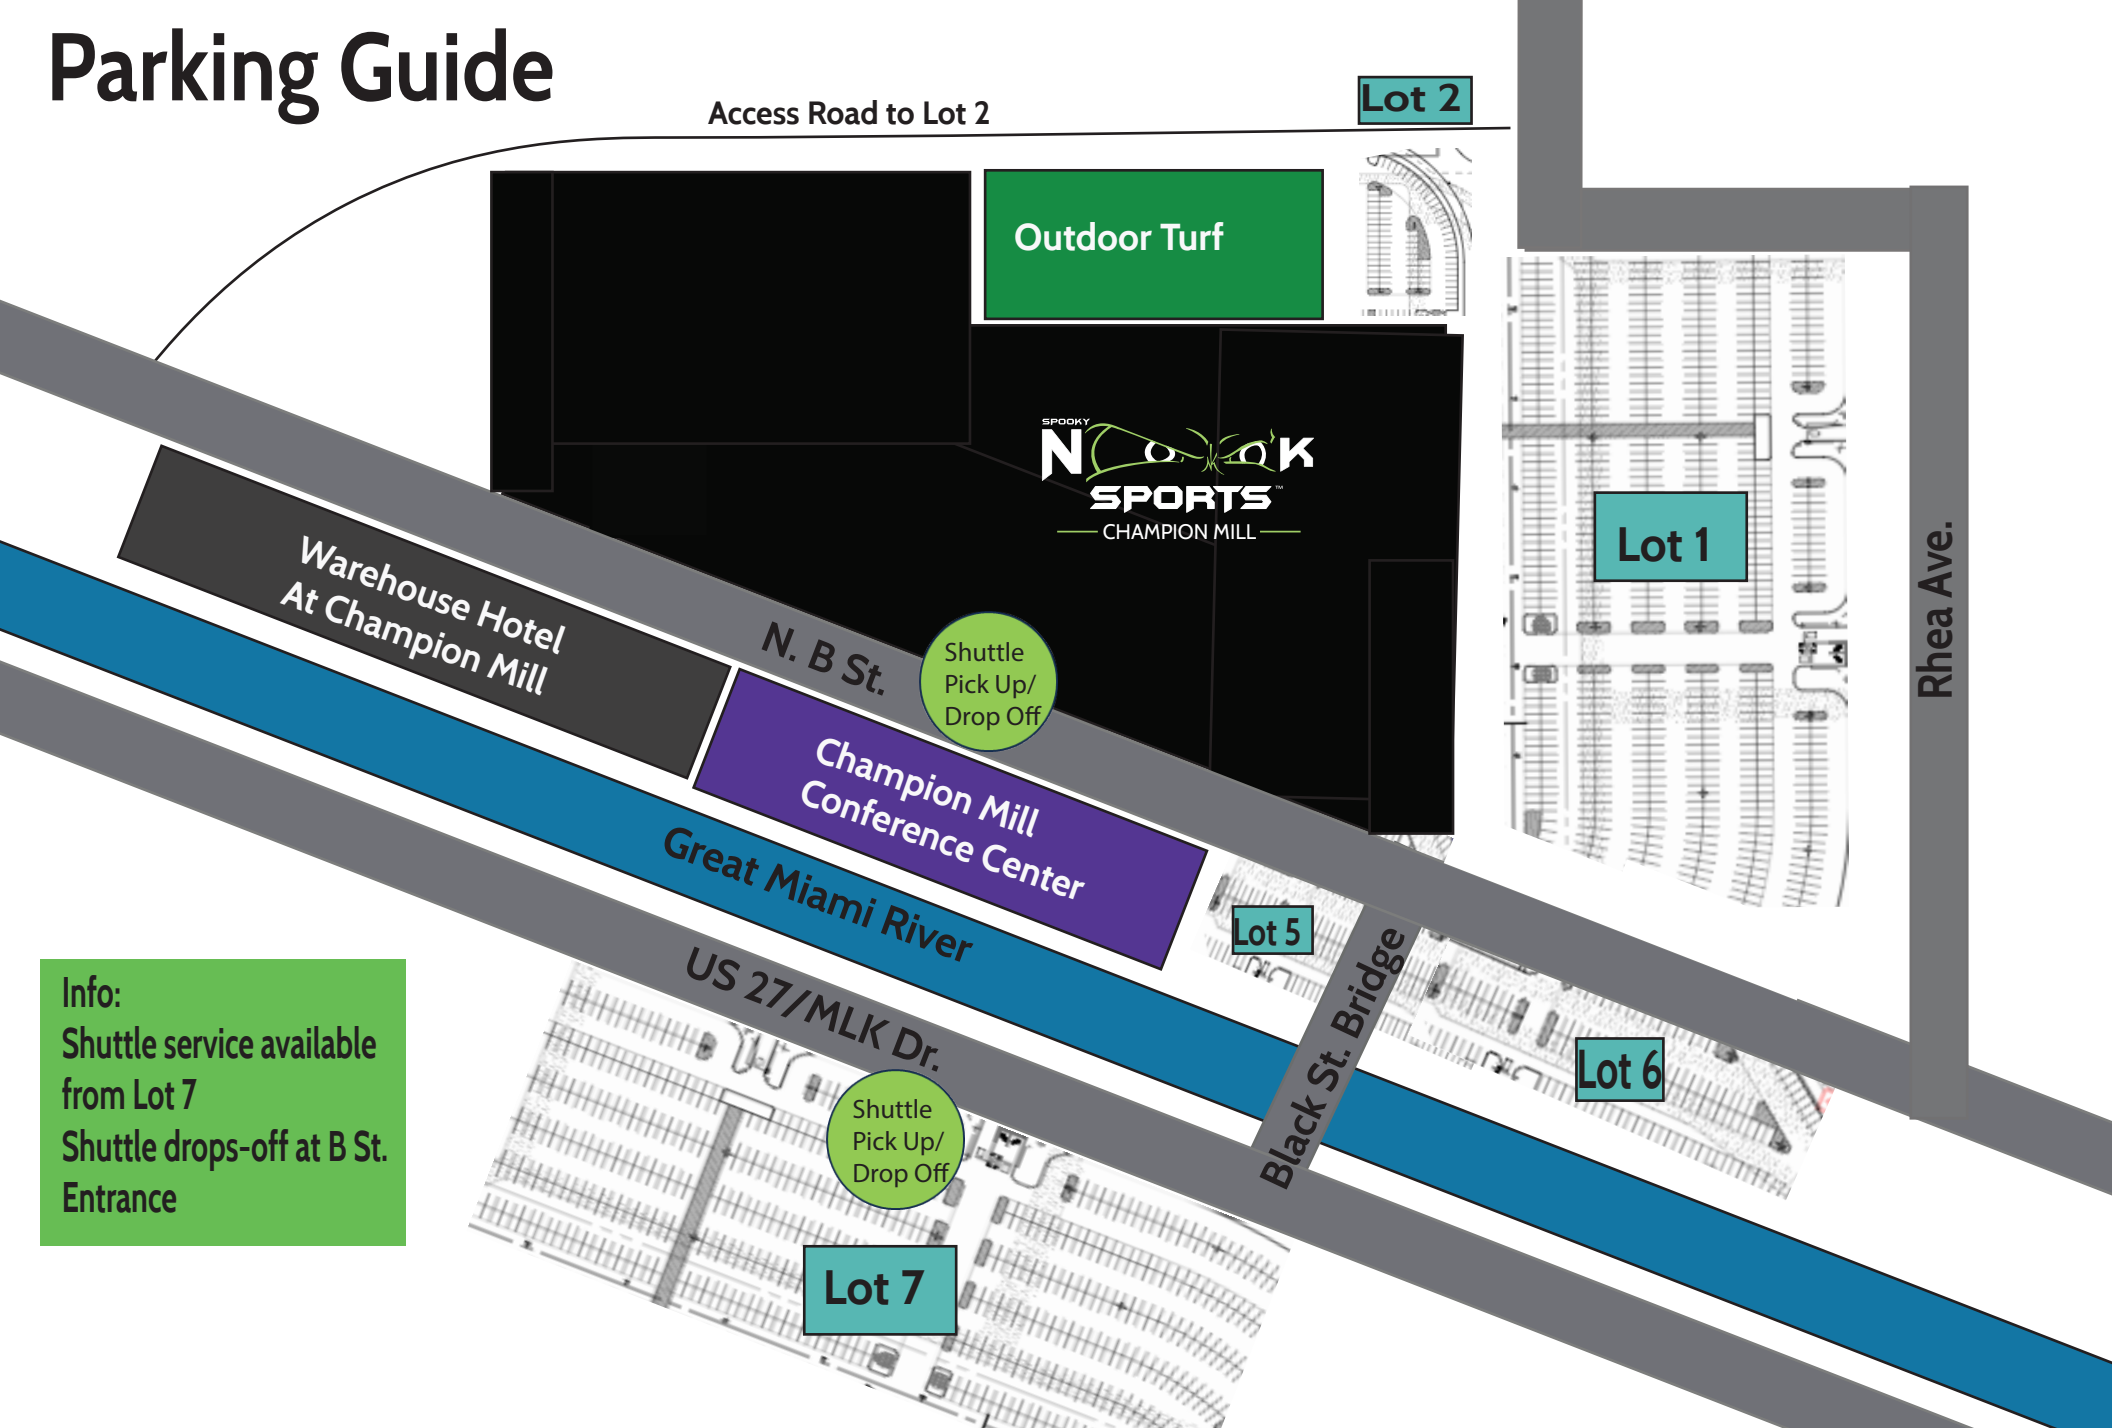

# Parking Guide

Info:  
Shuttle service available  
from Lot 7  
Shuttle drops-off at B St.  
Entrance